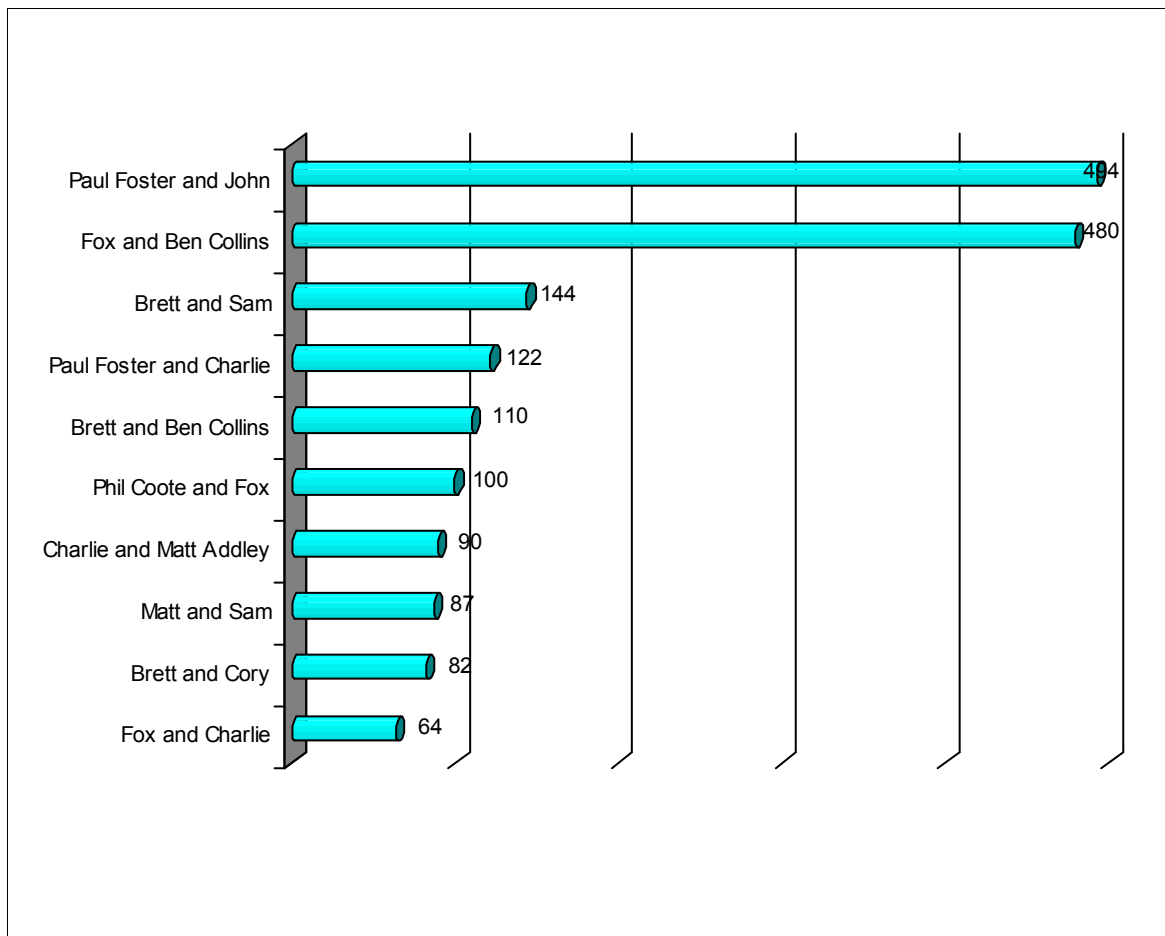

## Batting Stats for Season 24

Partners	Total	Average / Appearance	Appearances
Adam and Phil Bracken	35	35.00	1
Alastair and Charlie	49	49.00	1
Alastair and Sam	63	31.50	2
Ben Collins and Charlie	46	46.00	1
Ben Collins and Mike	3	3.00	1
Brett & Alastair	32	16.00	2
Brett and Ben Collins	110	55.00	2
Brett and Charlie	29	29.00	1
Brett and Cory	82	20.50	4
Brett and Ed	39	39.00	1
Brett and Matt	26	26.00	1
Brett and Sam	144	36.00	4
Charlie and Greg	42	42.00	1
Charlie and Matt Addley	90	22.50	4
Cory and Phil Bracken	37	37.00	1
Cory and Sam	33	33.00	1

## Batting Stats for Season 24

Ed and Sam	36	36.00	1
Ed and Scott	37	37.00	1
Fox and Ben Collins	480	48.00	10
Fox and Charlie	64	64.00	1
John and Charlie	24	24.00	1
Matt and Al	37	37.00	1
Matt and Sam	87	17.40	5
Nick and Ed	52	52.00	1
Paul Foster and Charlie	122	40.67	3
Paul Foster and John	494	38.00	13
Phil Coote and Ben Collins	48	48.00	1
Phil Coote and Charlie	57	57.00	1
Phil Coote and Fox	100	33.33	3
Phil Coote and John	27	27.00	1
Sam and Mike	23	23.00	1
Sam and Phil Bracken	50	50.00	1
Scott and Brett	45	45.00	1
Scott and Cory	42	42.00	1
Tom and Phil (Tom's mate)	42	42.00	1