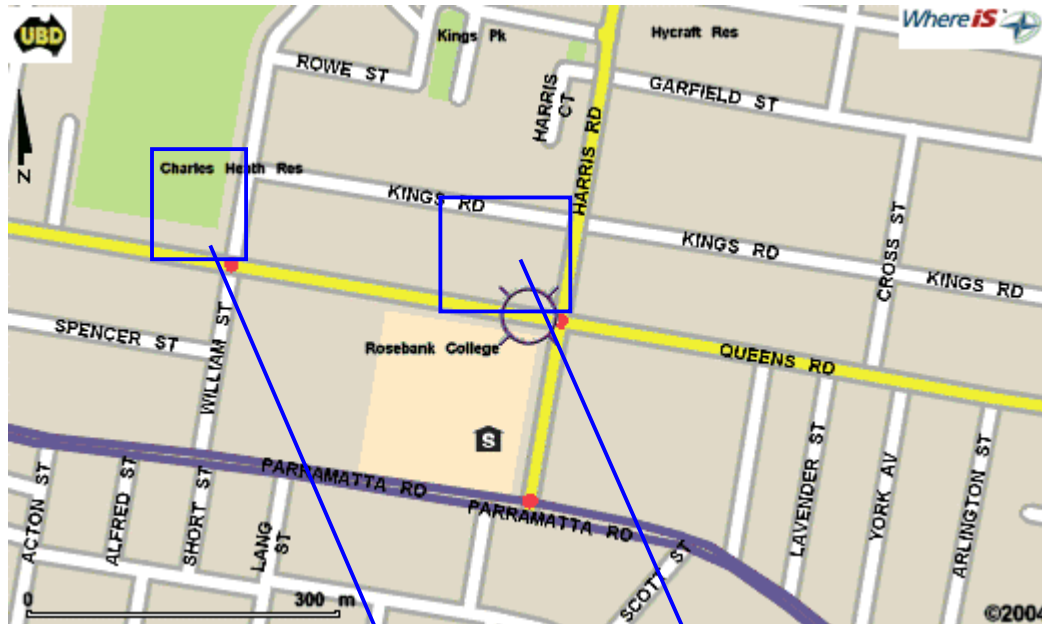

Five Dock Indoor Cricket Centre
1/126 Queens Road
Five Dock
ph: (02) 9745 4925

Centre is
HERE

NOT HERE. (Here is 5
dock gym, indoor sports
centre or something)