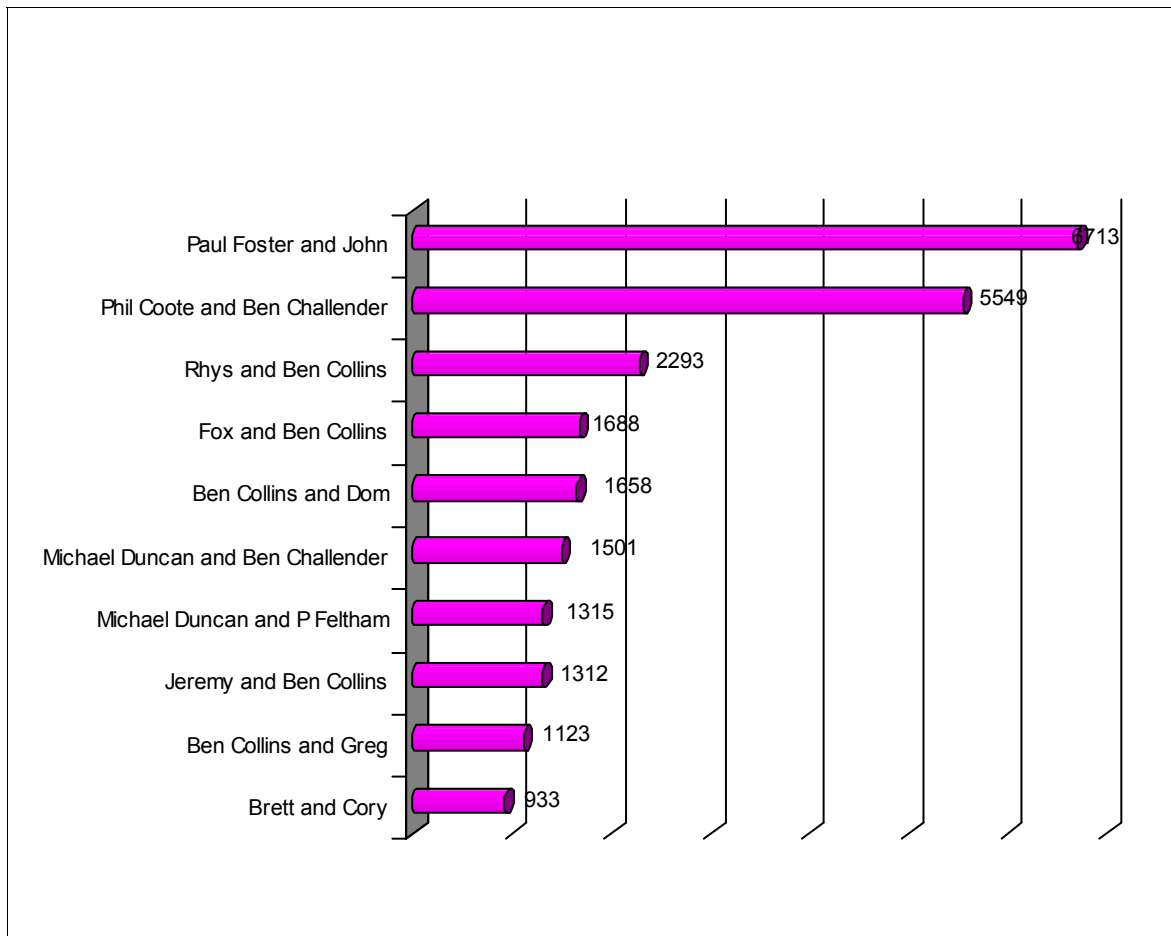

## Career Partnership Totals

	<b>Total</b>	<b>Max</b>	<b>Min</b>	<b>Average</b>	<b>Innings</b>
Paul Foster and John	6713	76	-20	28.7	234
Phil Coote and Ben Challender	5549	80	-3	40.5	137
Rhys and Ben Collins	2293	71	8	44.1	52
Brett and Cory	933	54	-23	19.9	47
Michael Duncan and Ben Challender	1501	66	-7	34.9	43
Ben Collins and Dom	1658	78	13	39.5	42
Fox and Ben Collins	1688	114	15	45.6	37
Michael Duncan and P Feltham	1315	62	9	35.5	37
Jeremy and Ben Collins	1312	68	13	43.7	30
Brett and Adam	831	51	0	28.7	29
Ben Collins and Greg	1123	82	4	44.9	25
Ben and Ben	876	63	18	43.8	20
Brett and Michael Duncan	600	65	0	30.0	20
John and Michael Duncan	532	50	-8	28.0	19
Ben Collins and Adam	668	75	16	37.1	18
Michael Duncan and Adam	456	57	-8	25.3	18
Brett and Hamish	465	52	12	29.1	16
Michael Duncan and Paul Foster	395	46	13	28.2	14
Michael Pilz and Dave Stubbin	439	55	8	31.4	14
Greg and John	404	62	-8	31.1	13
Greg and Adam	314	67	-3	24.2	13
Ben Collins and Michael Duncan	338	55	11	28.2	12